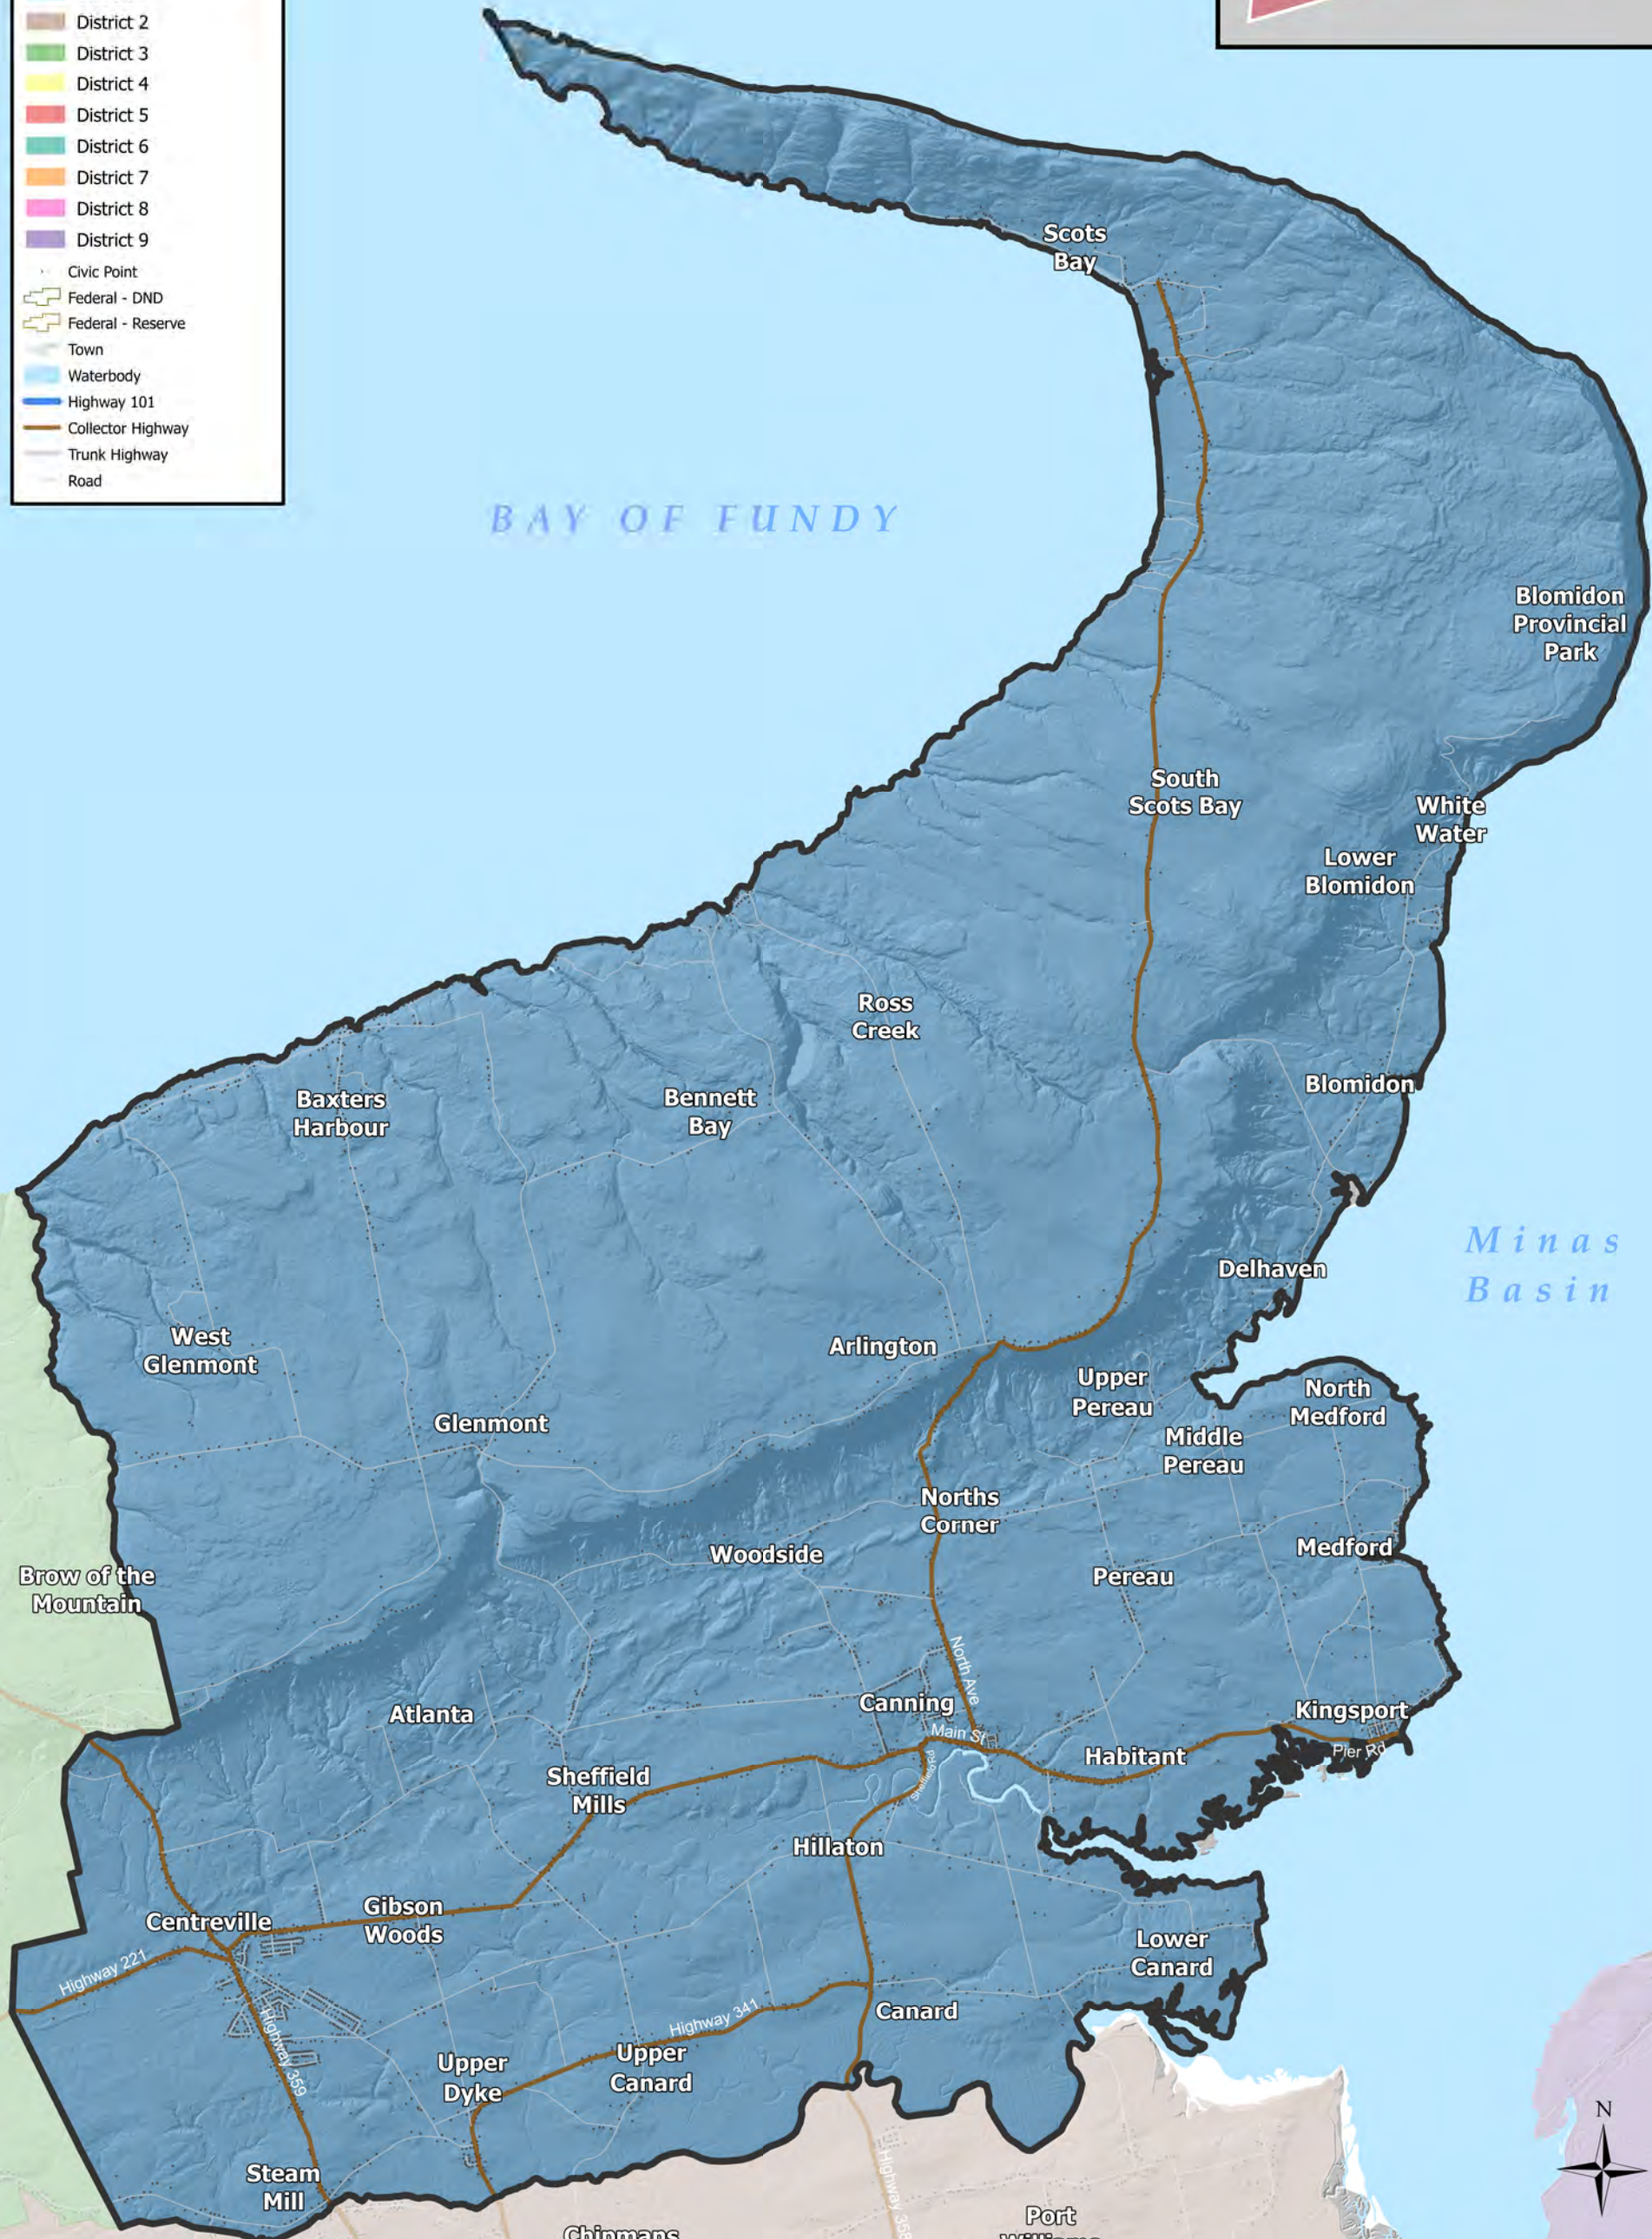

# Municipality of the County of Kings

### 2024 Electoral District

- District 1
- District 2
- District 3
- District 4
- District 5
- District 6
- District 7
- District 8
- District 9

- Civic Point
- Federal - DND
- Federal - Reserve
- Town
- Waterbody
- Highway 101
- Collector Highway
- Trunk Highway
- Road

BAY OF FUNDY

Blomidon Provincial Park

Minas Basin

This map was created by the County of Kings for the 2024 Election. It is a graphical representation and is not intended for navigational purposes. Data on this map comes from various sources. Waterbodies and watercourses are part of the Nova Scotia Topographic Database (NSTDB). All other data maintained by Municipality of the County of Kings, October 2024.

Lower Wolfville